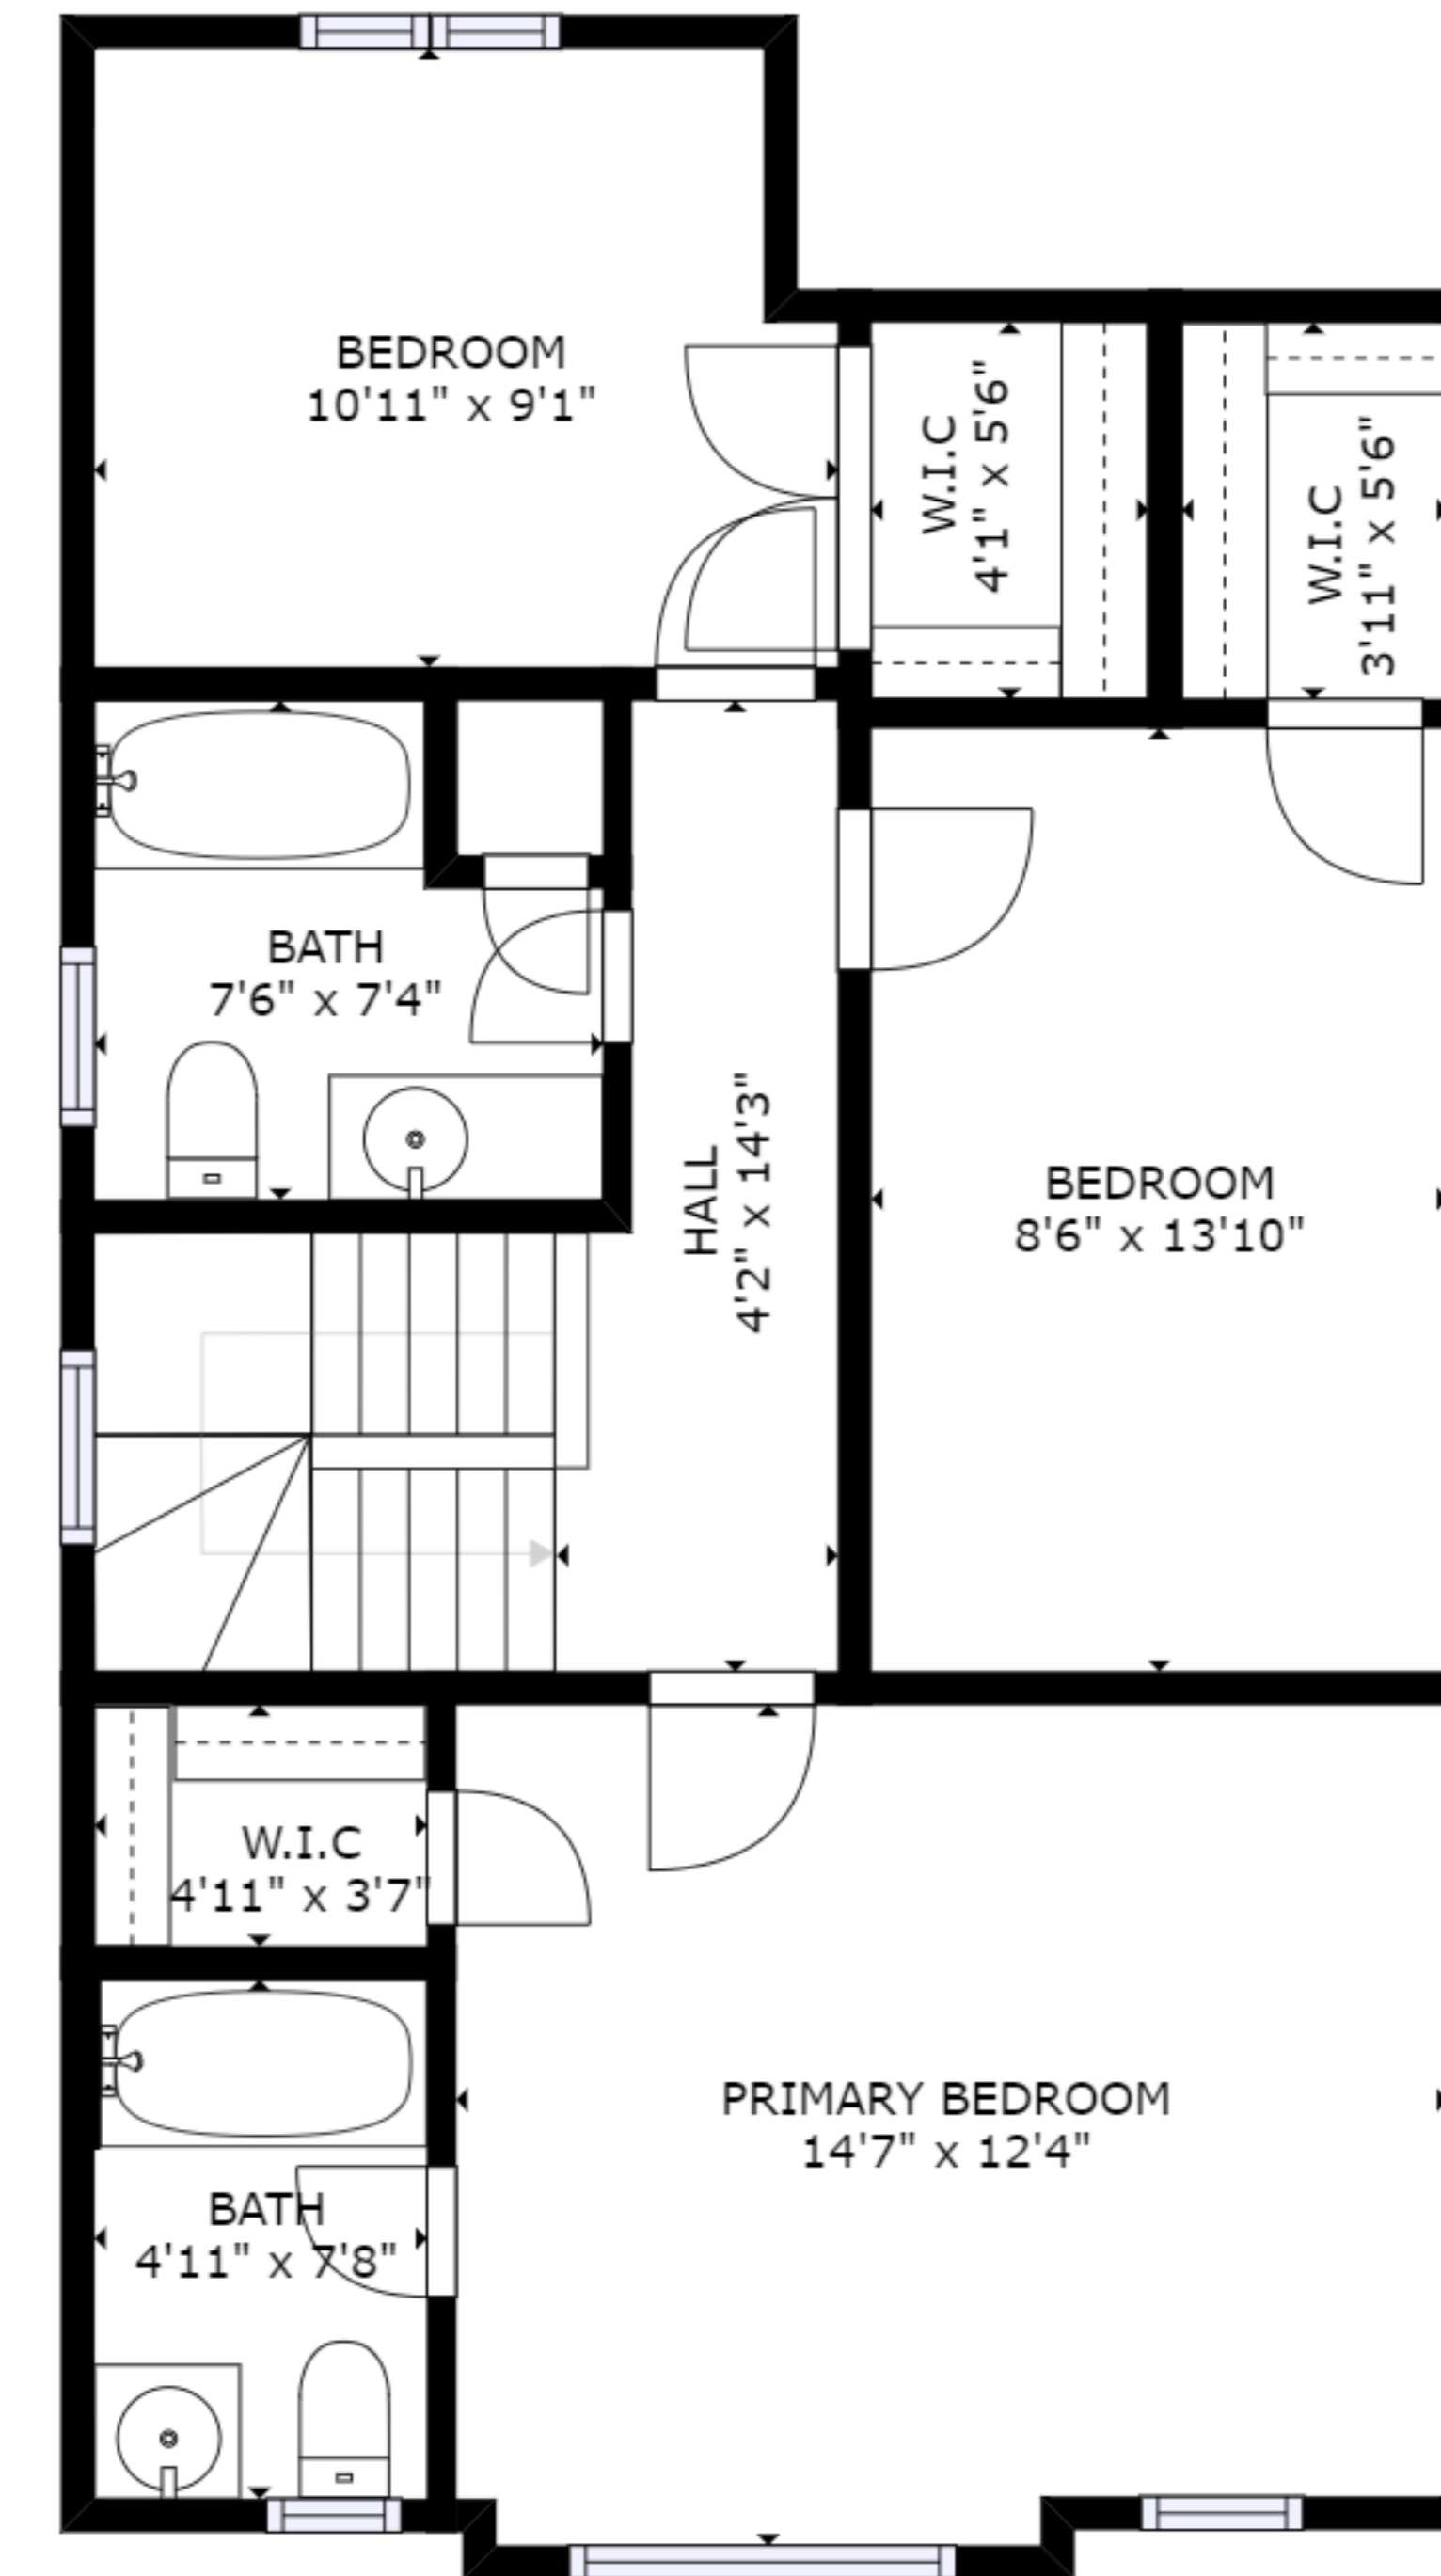

FLOOR 1

FLOOR 2

FLOOR 3

GROSS INTERNAL AREA
 FLOOR 1: 501 sq. ft, FLOOR 2: 577 sq. ft
 FLOOR 3: 682 sq. ft, EXCLUDED AREAS:
 GARAGE: 300 sq. ft
 TOTAL: 1760 sq. ft

SIZES AND DIMENSIONS ARE APPROXIMATE, ACTUAL MAY VARY.