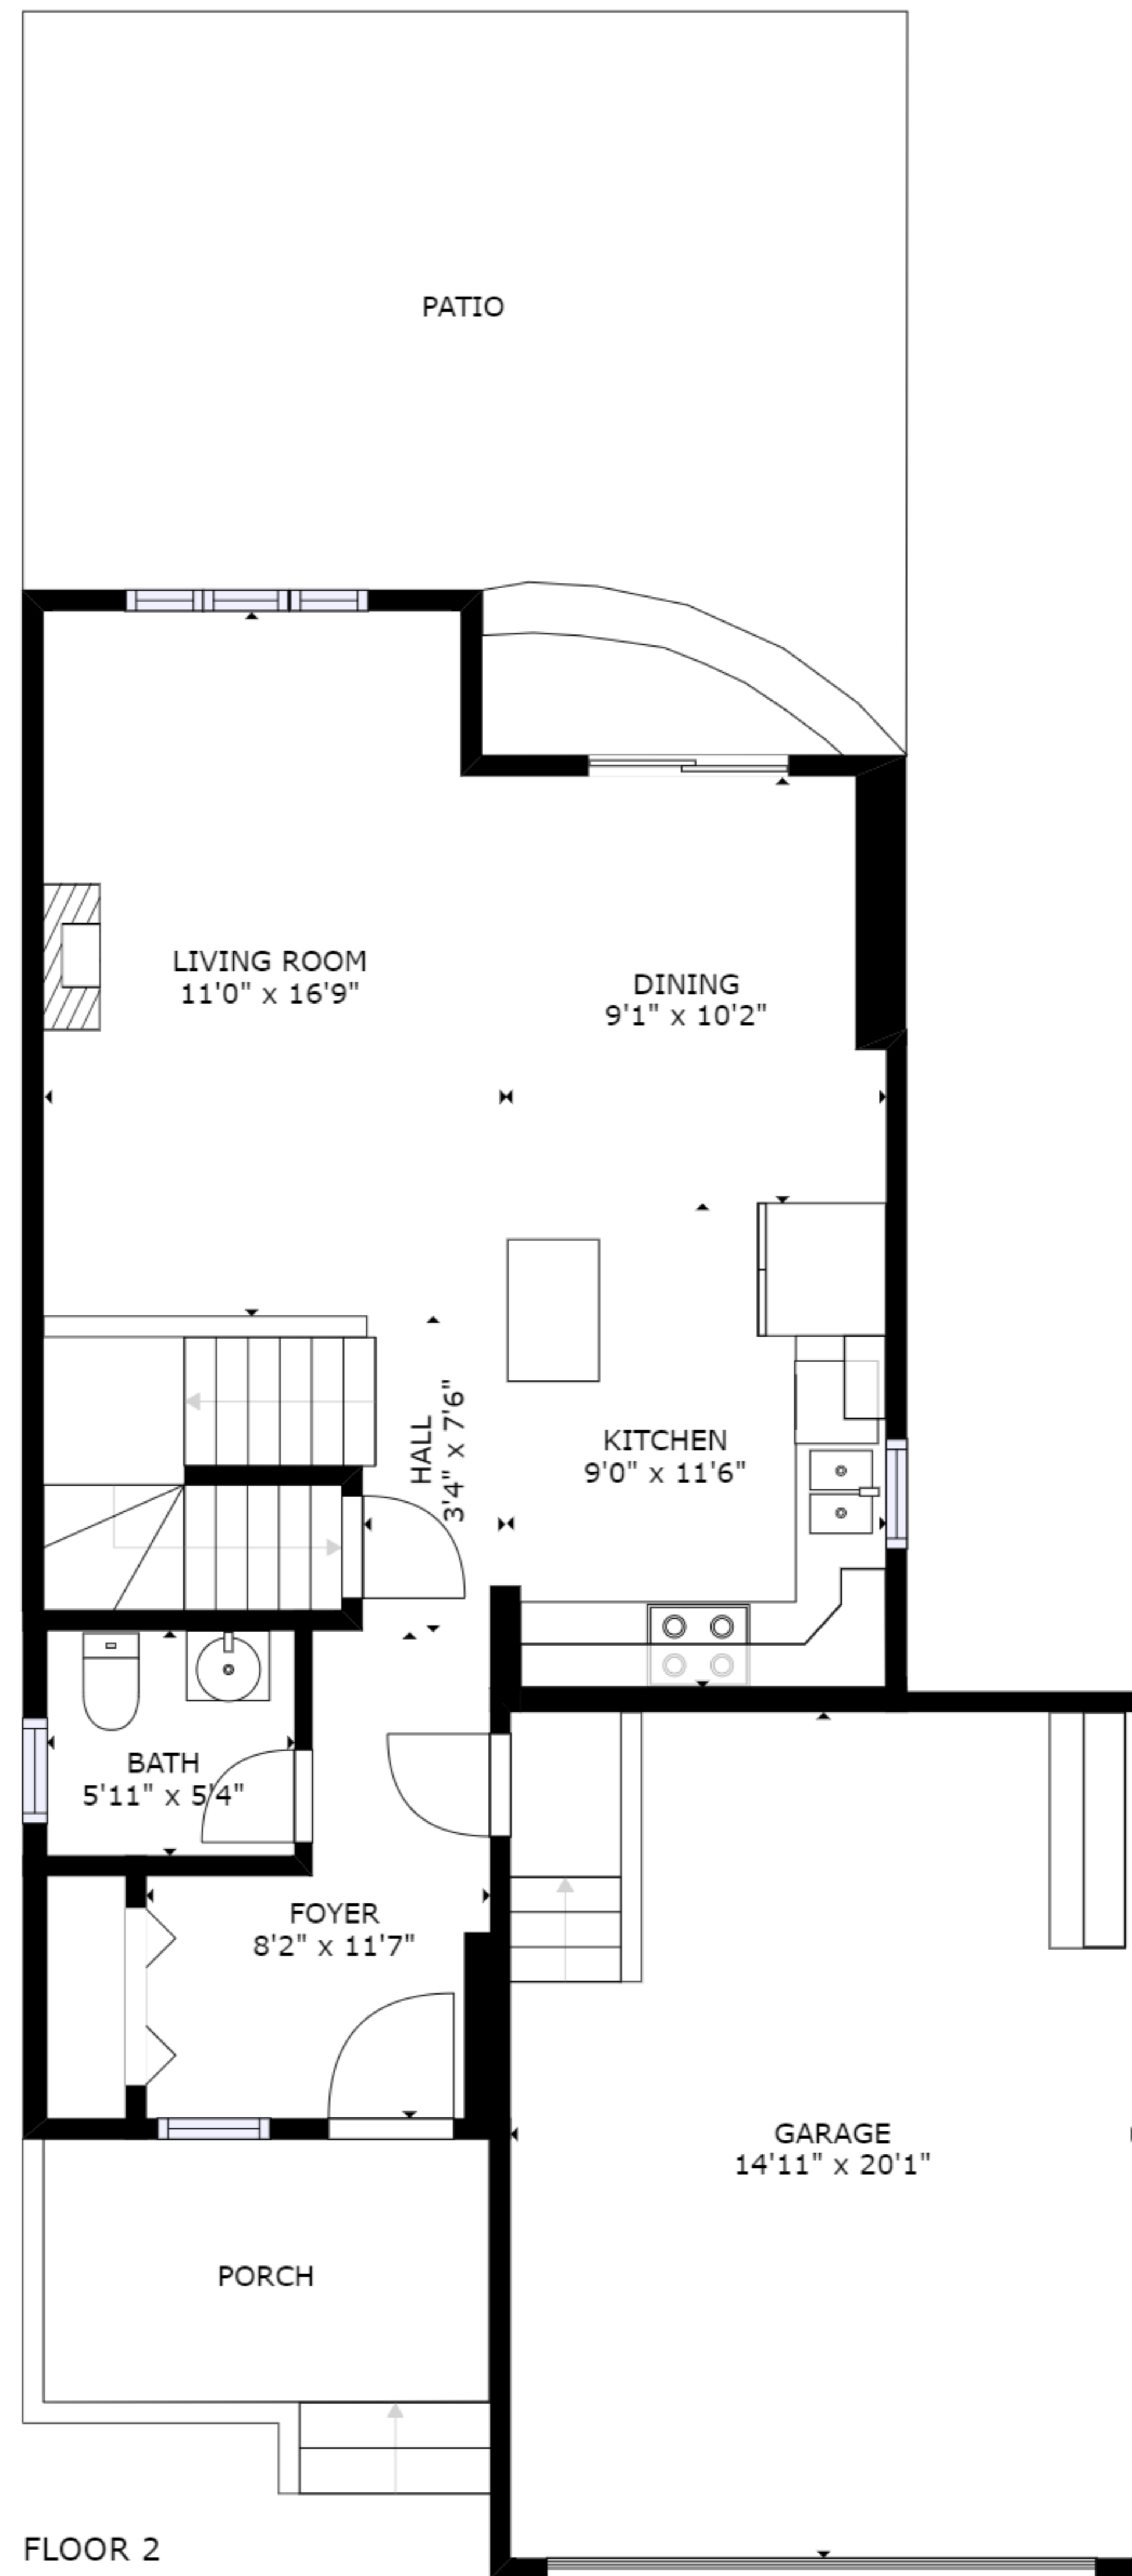

FLOOR 1

FLOOR 2

FLOOR 3

GROSS INTERNAL AREA
 FLOOR 1: 501 sq. ft, FLOOR 2: 577 sq. ft
 FLOOR 3: 682 sq. ft, EXCLUDED AREAS:
 GARAGE: 300 sq. ft
 TOTAL: 1760 sq. ft

SIZES AND DIMENSIONS ARE APPROXIMATE, ACTUAL MAY VARY.